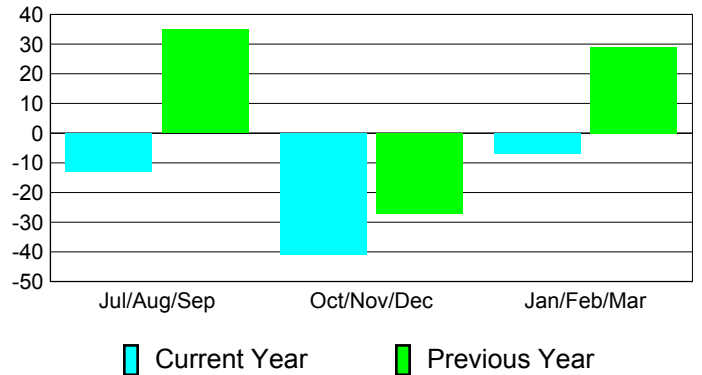

**Membership Results
2010-2011**

**Membership
2009-2010**

Month	Net Memb Goal	Actual New Memb	Actual Dropped Memb	Gain/Loss of Memb	Gain/Loss of Memb
Jul/Aug/Sep	63	66	-79	-13	35
Oct/Nov/Dec	63	49	-90	-41	-27
Jan/Feb/Mar	-28	72	-79	-7	29
Totals	98	187	-248	-61	37

Membership Results 2010-2011

Goal, New, Dropped, Gain/Loss

Comparison of Membership Gain/Loss

Current Year Compared to the Previous Year

Gender Comparison 2010-2011

Jul/Aug/Sep

Oct/Nov/Dec

Jan/Feb/Mar