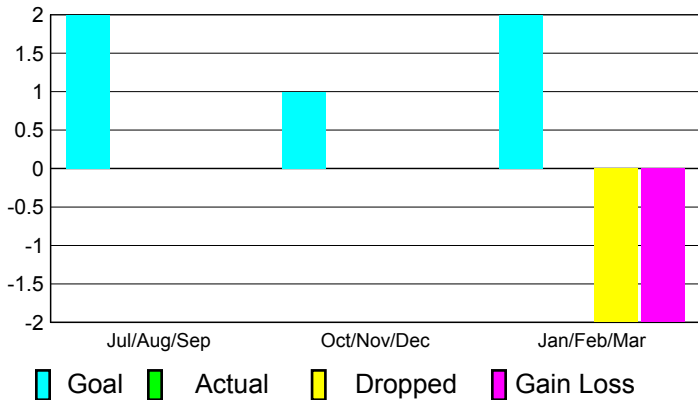

2010-2011 GMT Reports for District (or Undistricted) **District 2 S3**

GMT: **JOHN 'JACK' R FERGUSON** Location: **TEXAS**

GMT CA: **1**

CLUBS

**Club Results
2010-2011**

**Clubs
2009-2010**

Month	New Club Goal	Actual New Clubs	Actual Dropped Clubs	Gain/Loss of Clubs	Gain/Loss of Clubs
Jul/Aug/Sep	2	0	0	0	0
Oct/Nov/Dec	1	0	0	0	0
Jan/Feb/Mar	2	0	-2	-2	0
Totals	5	0	-2	-2	0

Club Results 2010-2011

Goal, New, Dropped, Gain/Loss

Comparison of Club Gain/Loss

Current Year Compared to the Previous Year

YTD Status Quo Clubs 2010-2011

Status Quo Clubs Compared to Status Quo Members

MEMBERSHIP