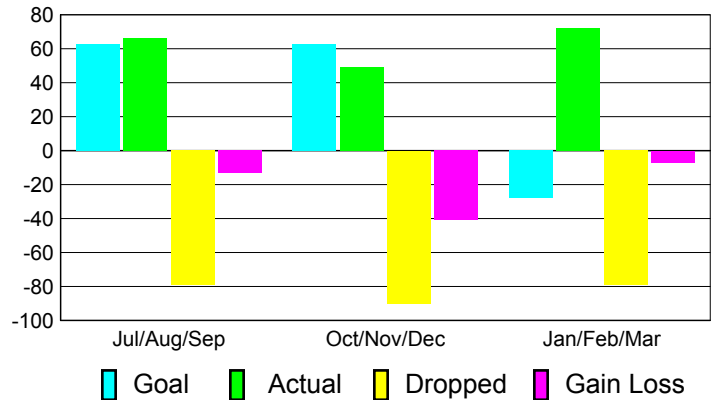

Membership Results 2010-2011

Goal, New, Dropped, Gain/Loss

Comparison of Membership Gain/Loss

Current Year Compared to the Previous Year